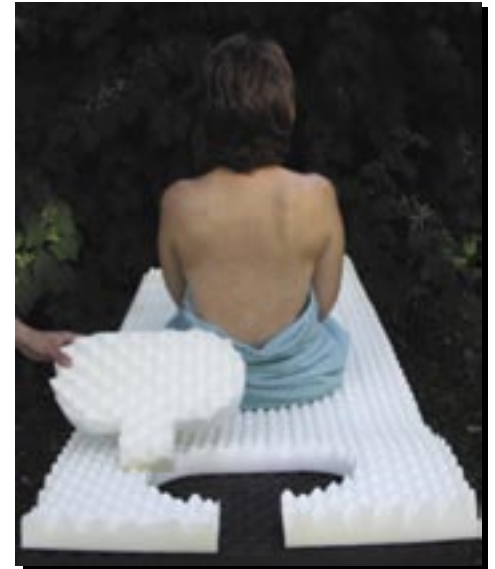

BREAST REST™

Patent pending

Does what it says. Says what it does.

BREAST REST is the **GREATEST** solution to accommodate your female clients!

(But don't worry; it works for your male clients too!)

SIMPLE No hassle concept!

- **BREAST REST** is a custom designed pad to fit your table so leave it on all the time.
- Removable disc creates a recessed cavity with ample space for the breasts.
- When client is in the supine position leave breast disc intact.
- For prone position, simply remove the disc and have client turn over.

Amazingly COMFORTABLE:

- Once prone, your client will be in heaven! **BREAST REST** not only accommodates the breasts, it cradles the entire body.
- Three inches of furniture grade foam provides head to toe comfort for all clients.
- No more sliding rolled towels under your client to support their breasts.
- No more fidgeting clients trying to get comfortable.

Other unique and innovative features of BREAST REST:

- Mini wedge placed under **BREAST REST** adds a gentle incline while client is supine and increases cushion when client is prone.
- Removable breast disc has neck spacer to ensure room for the neck.